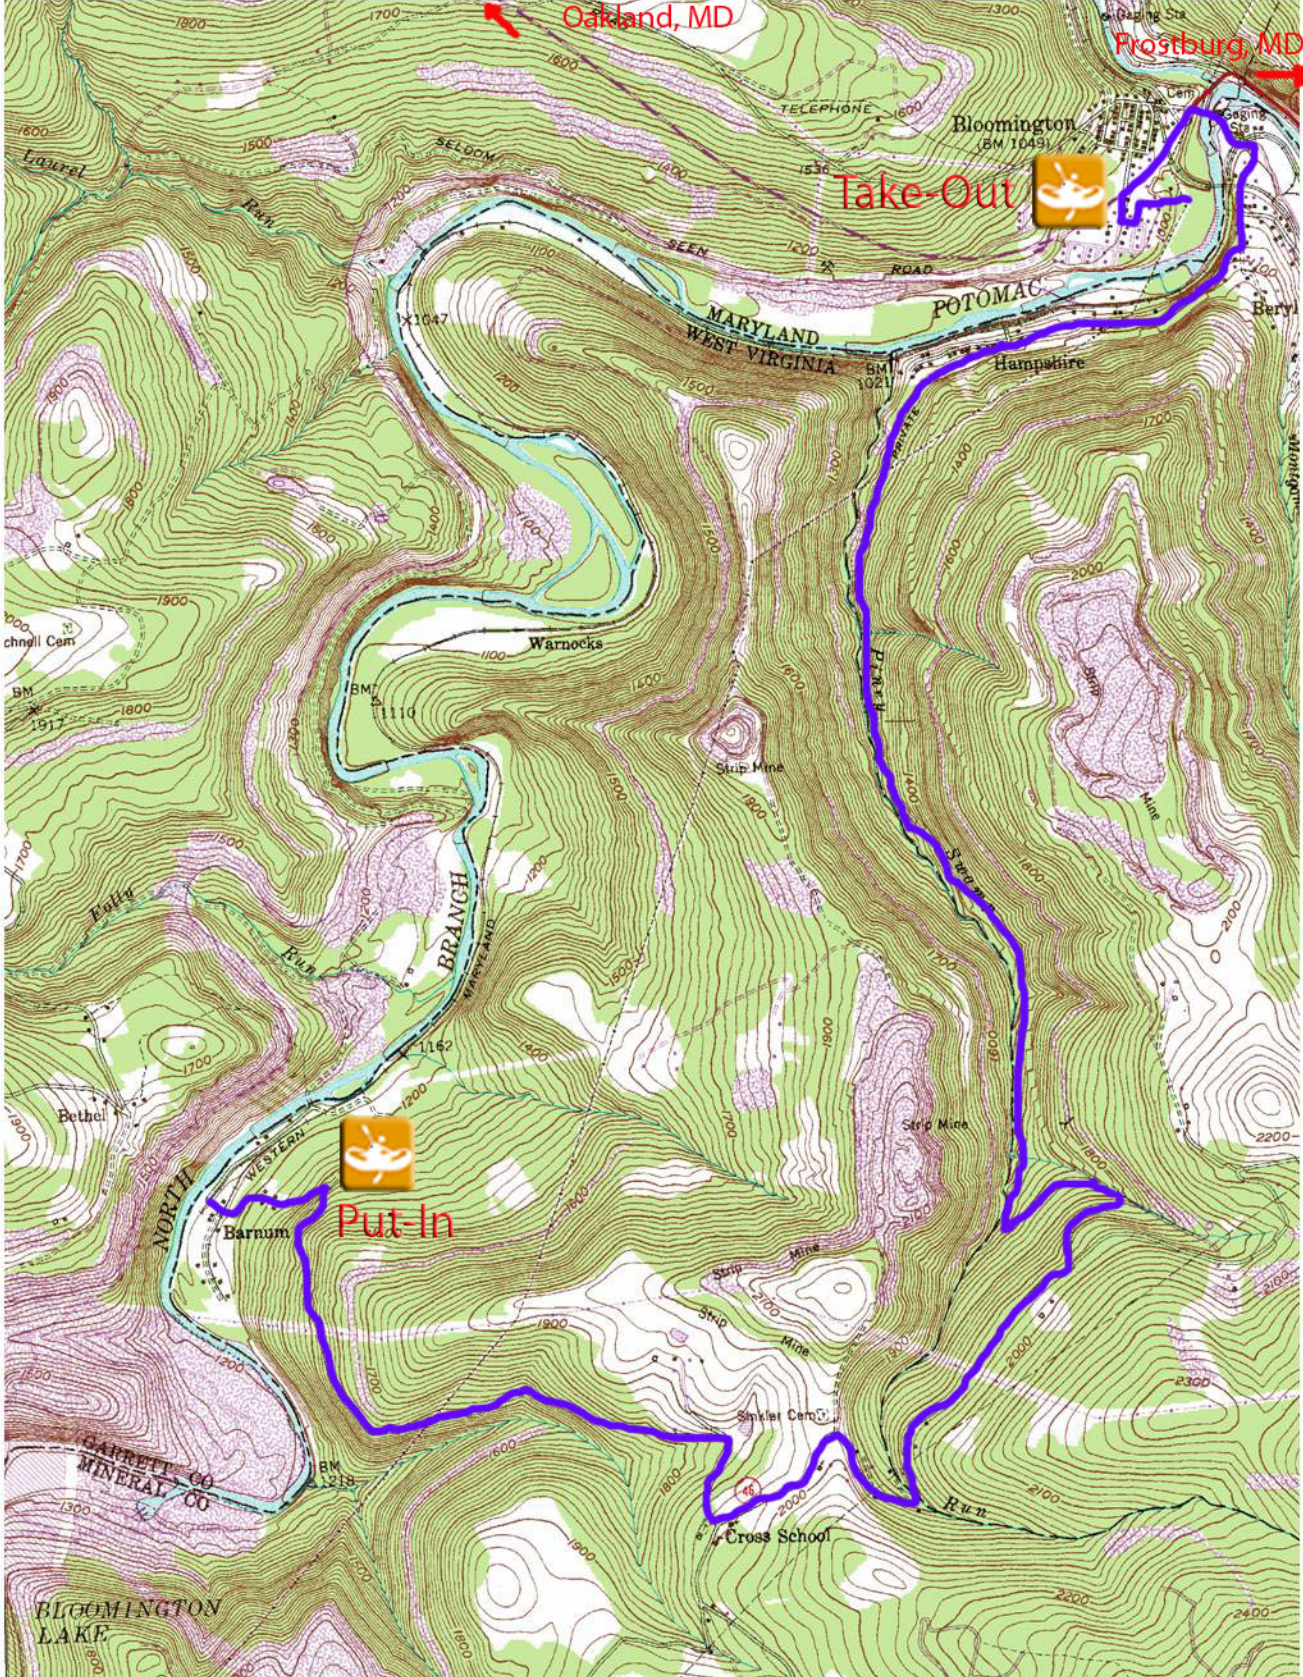

Oakland, MD

Frostburg, MD

Bloomington (BM 1049)

Take-Out

Put In

BLOOMINGTON LAKE