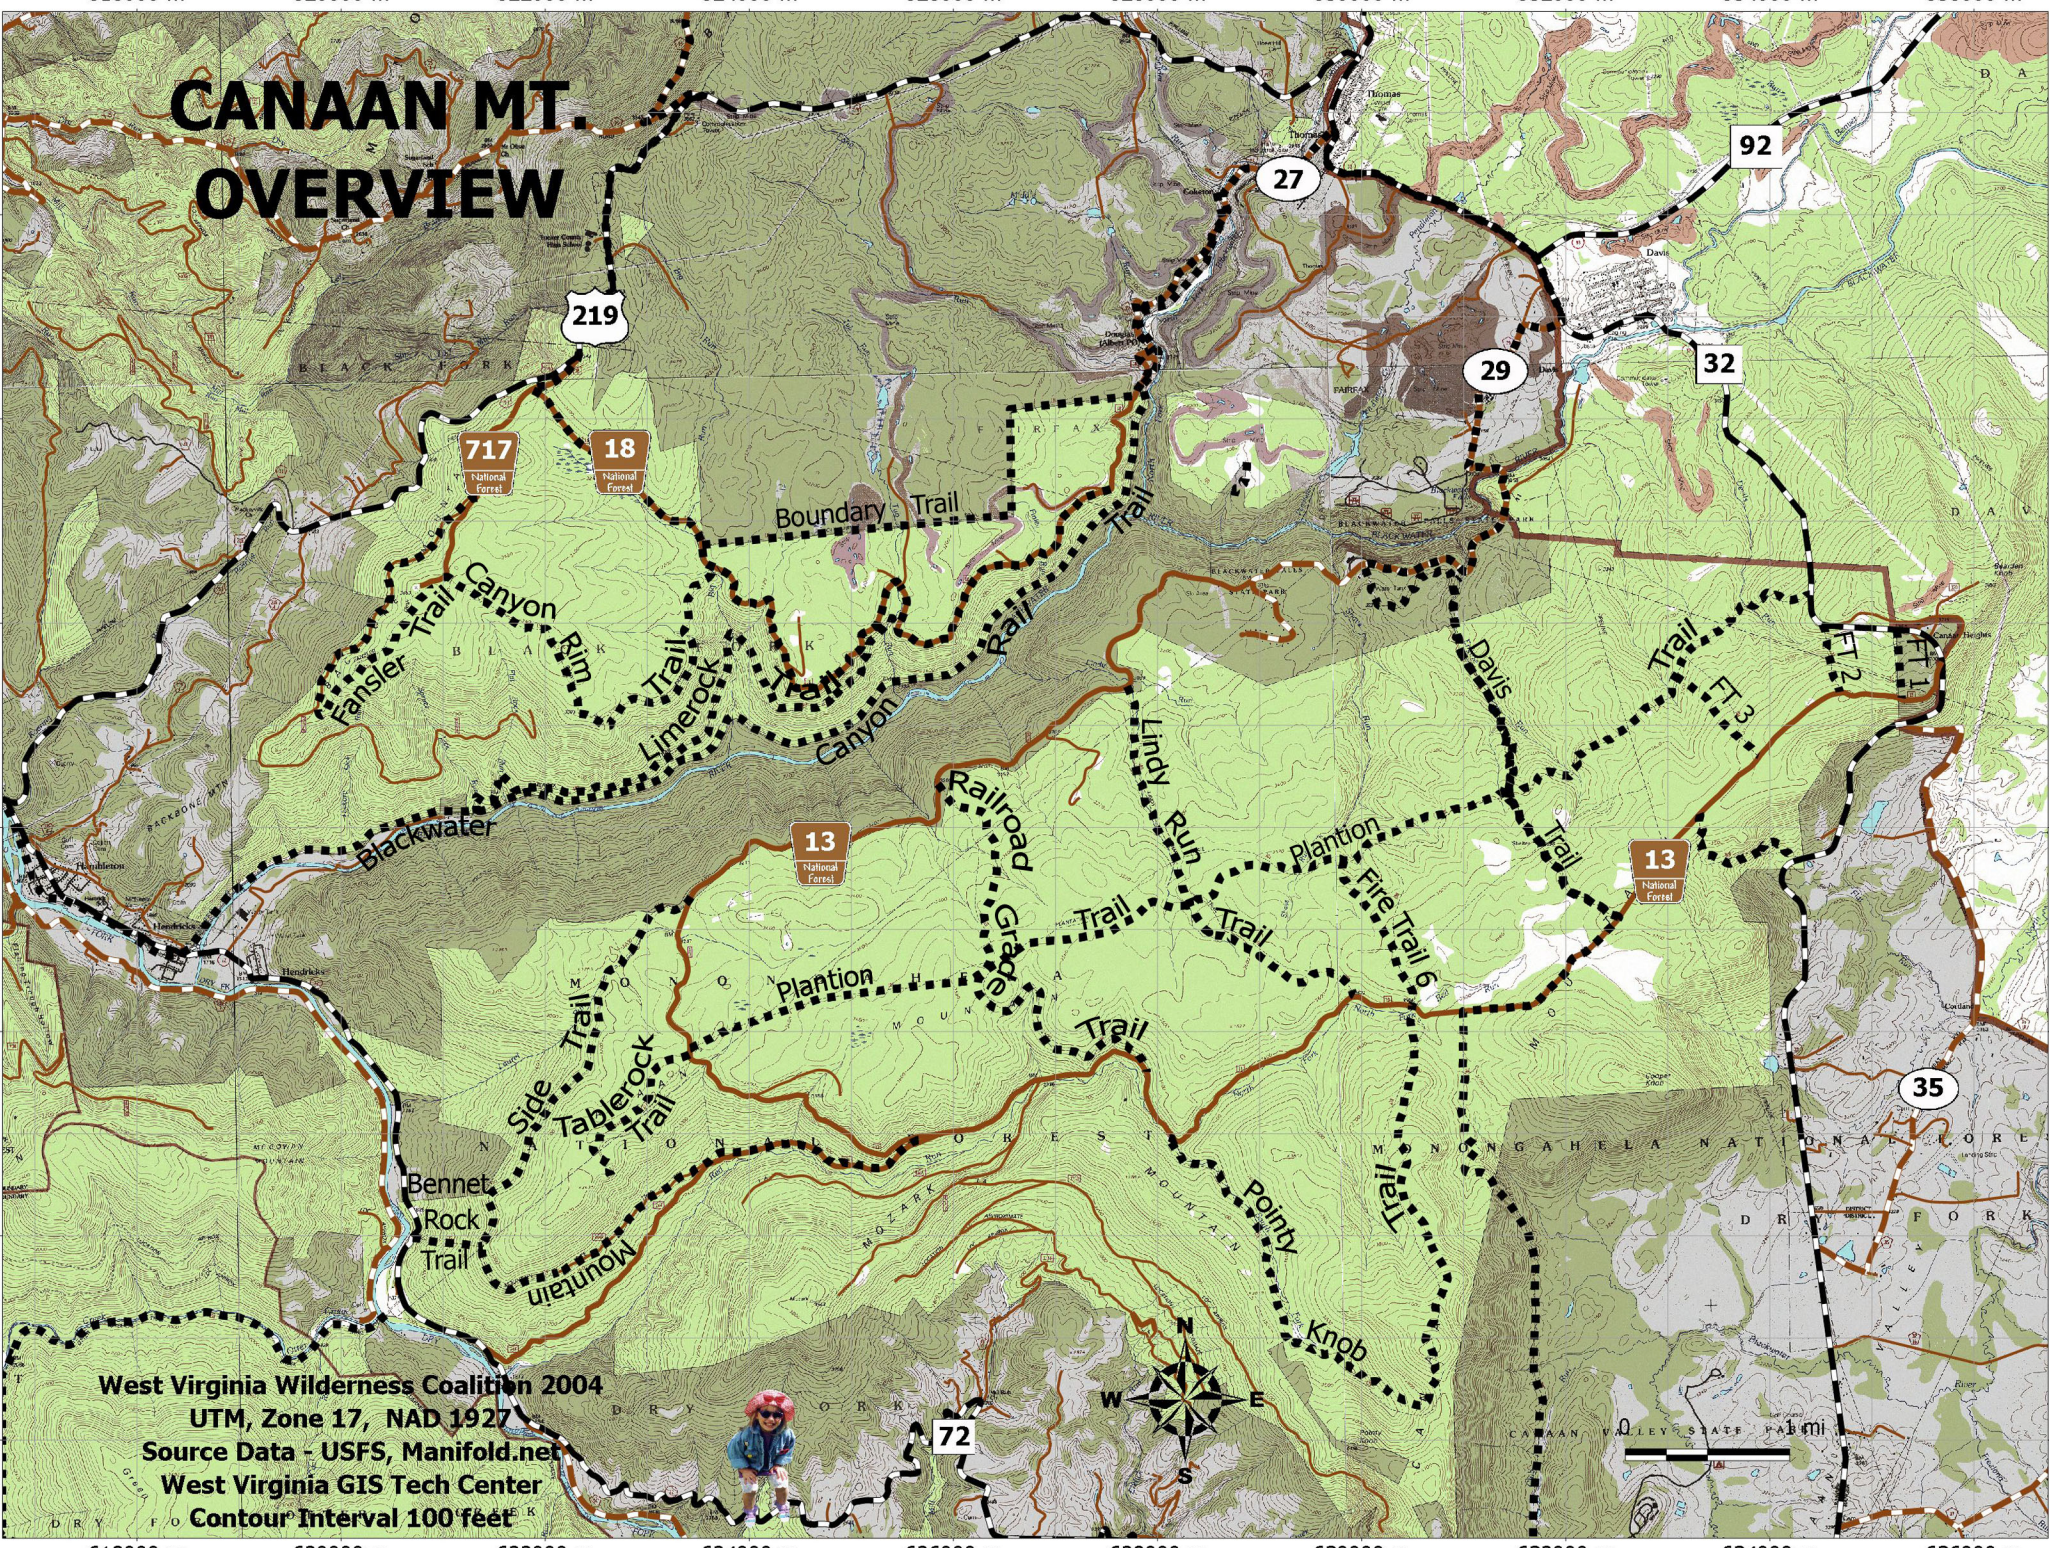

CANAAN MT. OVERVIEW

West Virginia Wilderness Coalition 2004
UTM, Zone 17, NAD 1927
Source Data - USFS, Manifold.net
West Virginia GIS Tech Center
Contour Interval 100 feet