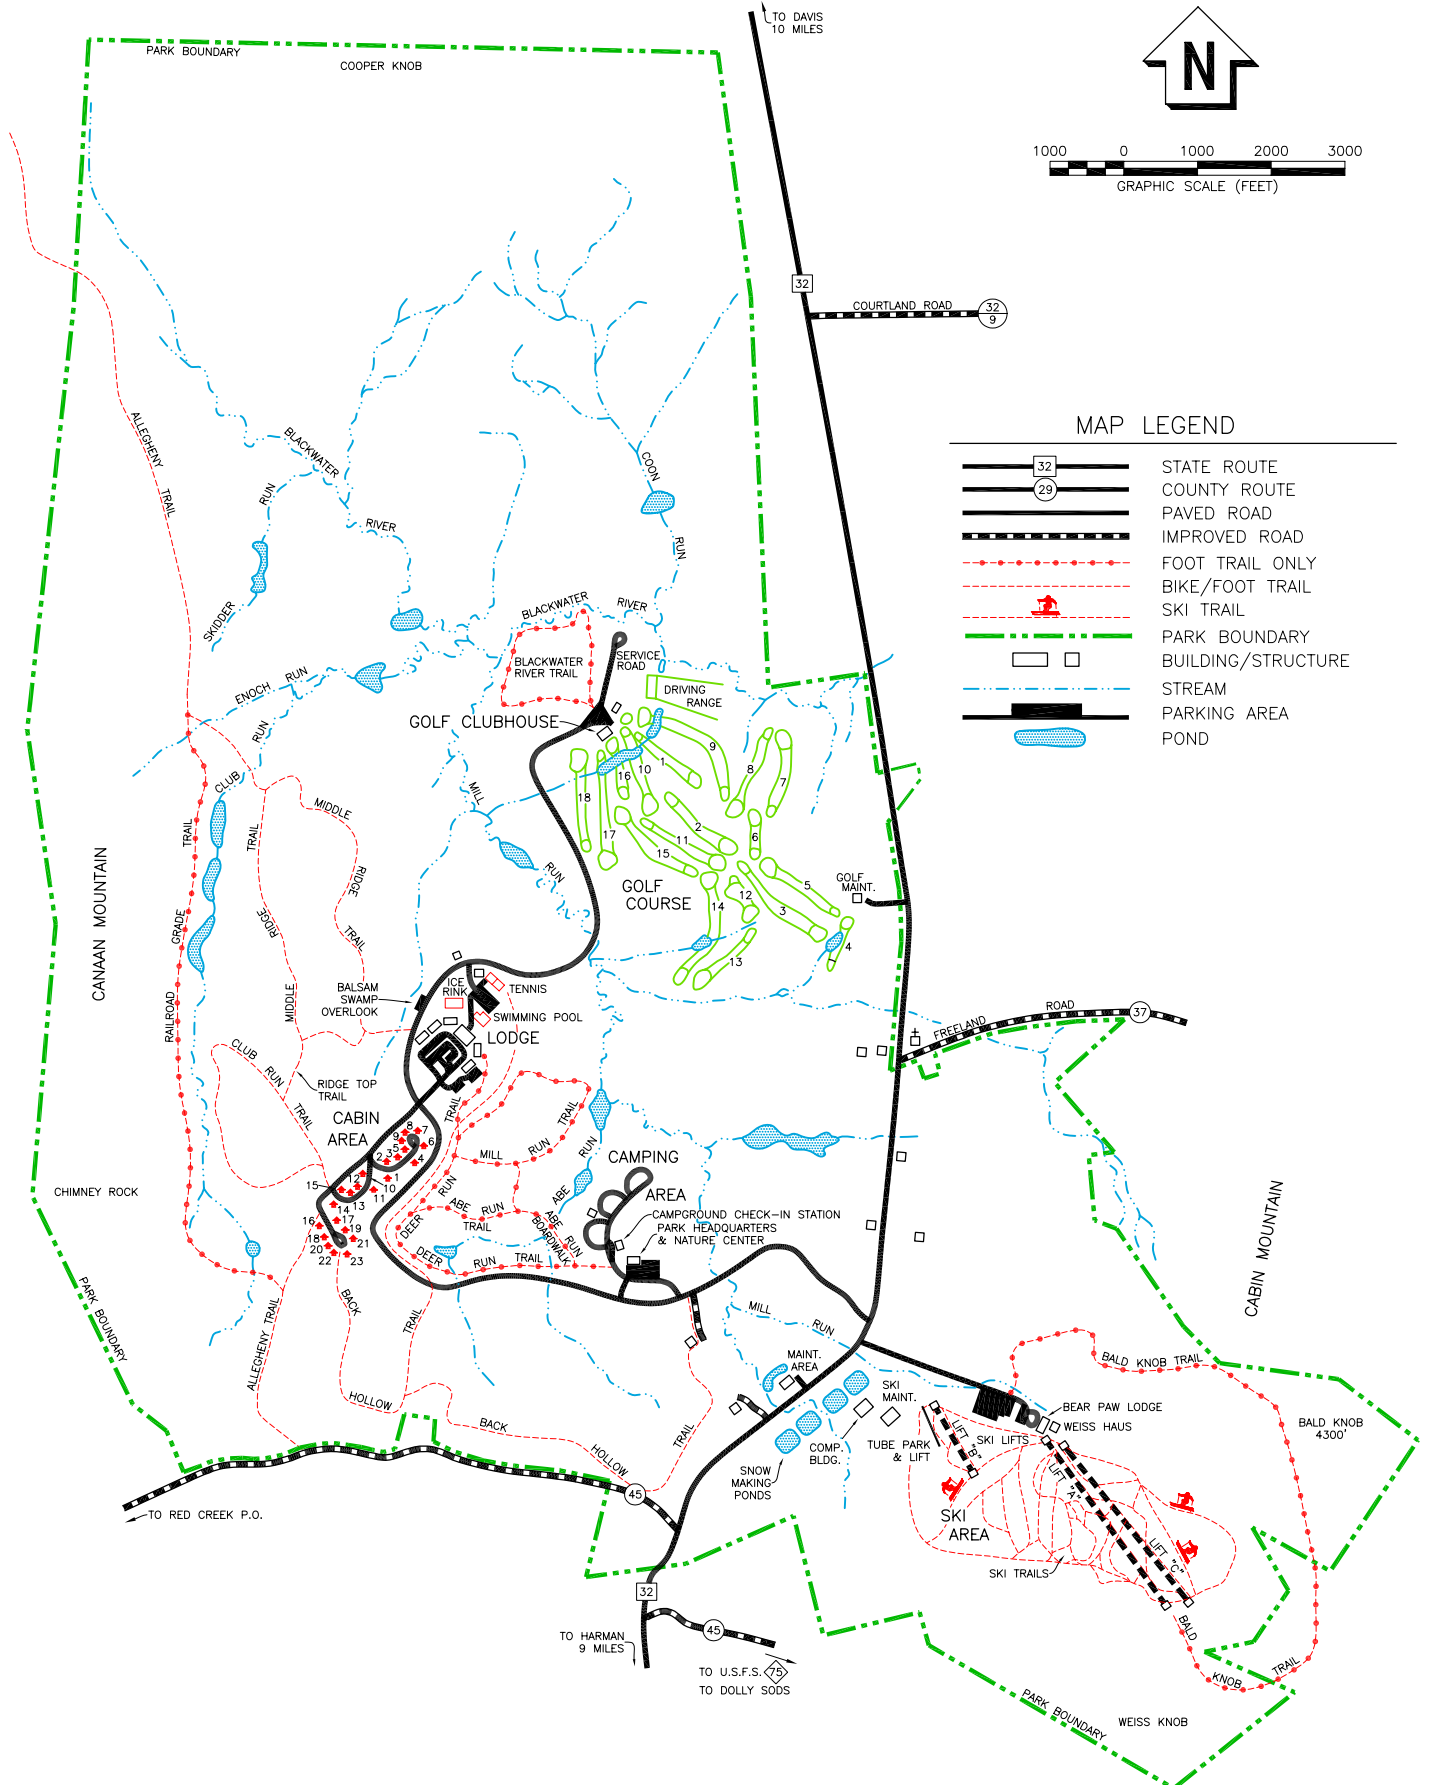

MAP LEGEND

- STATE ROUTE
- COUNTY ROUTE
- PAVED ROAD
- IMPROVED ROAD
- FOOT TRAIL ONLY
- BIKE/FOOT TRAIL
- SKI TRAIL
- PARK BOUNDARY
- BUILDING/STRUCTURE
- STREAM
- PARKING AREA
- POND

Canaan Valley State Park